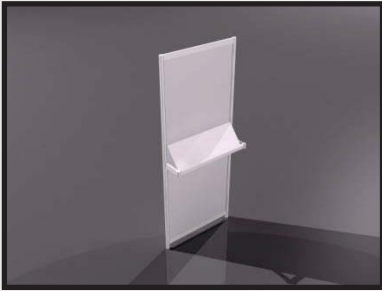

100€

CEILING GRID

Article no.: **RA 01**

Plastic grid roof
base dimensions:
width 100cm
depth 100cm

20€

CEILING FILLING

Article no.: **RA 02**

MDF roof
base dimensions:
width 100cm
depth 100cm

20€

PLEXIGLAS SHELF

Article no.: **RA 03**

Inclined white plexiglas shelf, white aluminum frame
base dimensions:
width 100cm
depth 25cm

20€

SHELF

Article no.: **RA 04**

Shelve, white aluminum frame, white panel
base dimensions:
width 100cm
depth 25cm