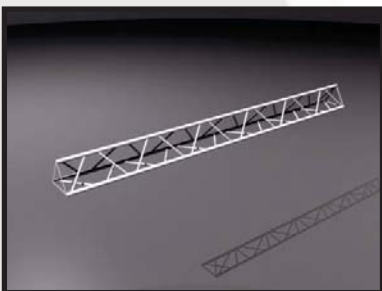

40€

GRID STRUCTURE

Article no.: **K 05**

Grid structure, black metal material
Base dimension:
length 300cm

50€

GRID STRUCTURE

Article no.: **K 06**

Grid structure, black metal material
Base dimension:
length 400cm