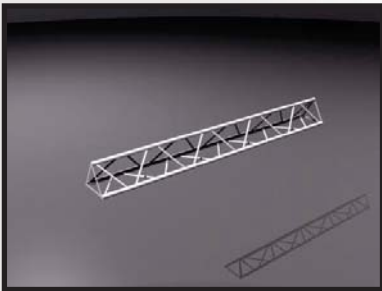

GRID STRUCTURE

Article no.: **K 05**

Grid structure, black metal material
Base dimension:
length 300cm

50€