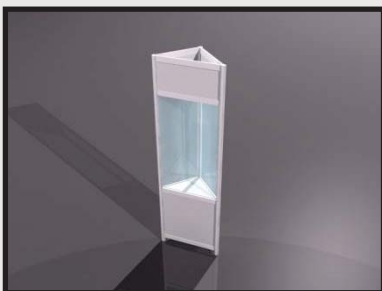

40€

HIGH SHOWCASE

Article no.: **V 08**

High showcase with glass trays and lighting; white aluminum frame, white or gray fillings, height of glass case: 121 cm
base dimensions:
width 100cm
depth 50cm
height 250cm

45€

HIGH SHOWCASE

Article no.: **V 09**

High showcase with glass trays and lighting; white aluminum frame, white or gray fillings, height of glass case: 121 cm
base dimensions:
width 100cm
depth 100cm
height 250cm

50€

TRIANGULAR SHOWCASE

Article no.: **V 10**

Triangular showcase with lighting; white aluminum frame, white or gray fillings, height of glass case: 121 cm
base dimensions:
width 50cm
depth 50cm
height 250cm

45€

**MAXIMA LIGHT
SHOWCASE**

Article no.: **V 12**

Maxima Light system showcase; metallic gray aluminum frame, compatible with MAXIMA Light stand construction
height of glass case: 110 cm
base dimensions:
width 45cm
depth 45cm
height 125cm