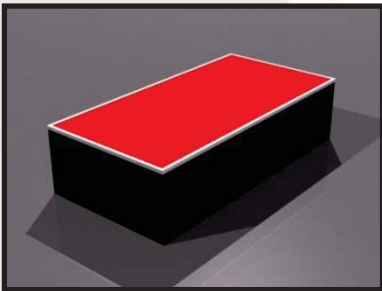

STAGE ELEMENT

Article no.: **B 50**

Stage element, silver aluminum frame, red, blue, black, gray
fabric or carpet
base dimensions:
width 200cm
depth 100cm
height 50cm
continuable

50€ / pcs

25€ / m²