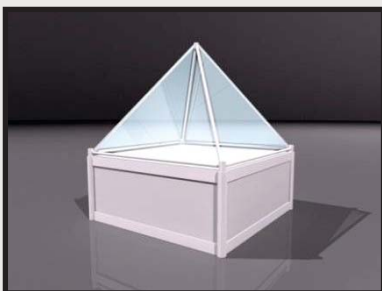

70€

**SEMICIRCULAR
SHOWCASE**

Article no.: **V 13**

Semicircular showcase with lighting and glass trays; white aluminum frame, white or gray fillings, front plexiglas illuminated boards;
height of glass case: 121 cm
base dimensions:
width 100cm
depth 50cm
height 250cm

85€

ROUND SHOWCASE

Article no.: **V 15**

Round showcase with lighting; white aluminum frame, white or gray fillings, front plexiglas illuminated boards; height of glass case: 121cm
base dimensions:
width 100cm
depth 100cm
height 250cm

110€

PYRAMIDAL SHOWCASE

Article no.: **V 17**

Pyramidal showcase; white aluminum frame, white or gray fillings,
base dimensions:
width 100cm
depth 100cm
height 43cm

50€

Article no.: **V 18**

Pyramidal showcase; white aluminum frame, white or gray fillings,
base dimensions:
width 100cm
depth 100cm
height 86cm