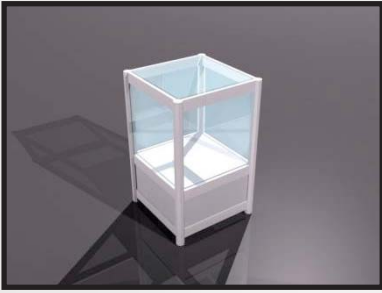

depth of the shelf: 45cm

35€

• Counters / Showcases

COUNTER / INFO DESK

Article no.: **P 25**

Counter with gray or white fillings; gray, black, blue or red top board; white frame

base dimensions:

width 100cm

depth 50cm

height 120cm

30€

COUNTER / INFO DESK

Article no.: **P 26**

Round counter with gray or white fillings; illuminated front plexiglas plate (white); white frame; white, gray, black or red top board

base dimensions:

width 100cm

depth 100cm

height 120cm

50€

LOW SHOWCASE

Article no.: **V 01**

Low showcase with glass trays; white aluminum frame, white or gray fillings, height of glass case: 45 cm

base dimensions: