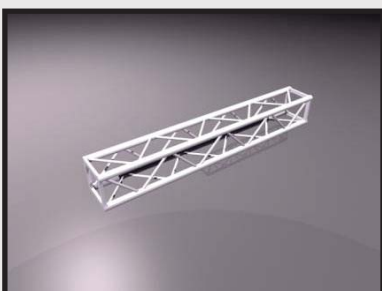

TRUSS SYSTEM

Article no.: **KAL2**

Truss system, silver aluminium material
Base dimension:
length 200cm

45€