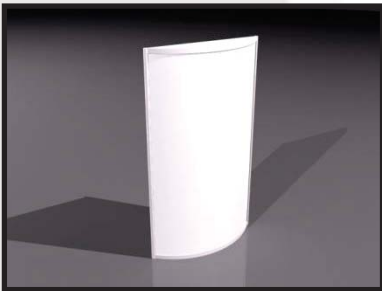

ILLUMINATED PYLON

Article no.: **PI 06**

Display semicircular platform, white aluminum frame, white or gray fillings, front plexiglas illuminated
base dimensions:
width 100cm
depth 100cm
height 250cm

100€