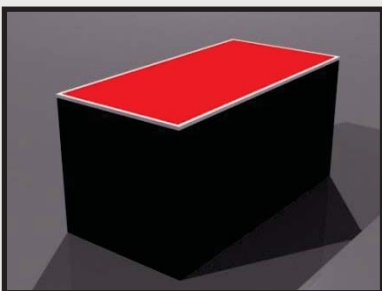

STAGE ELEMENT

Article no.: **B 100**

Stage element, silver aluminum frame, red, blue, black, gray
fabric or carpet
base dimensions:
width 200cm
depth 100cm
height 100cm
continuable

60€ / pcs

30€ / m²