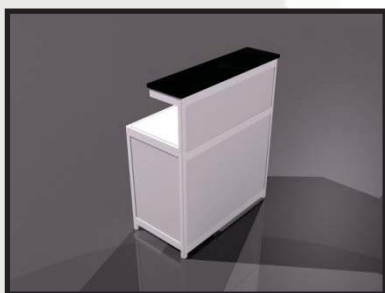

depth of the shelf: 45cm

35€

• Counters / Showcases

COUNTER / INFO DESK

Article no.: **P 25**

Counter with gray or white fillings; gray, black, blue or red top board; white frame

base dimensions:

width 100cm