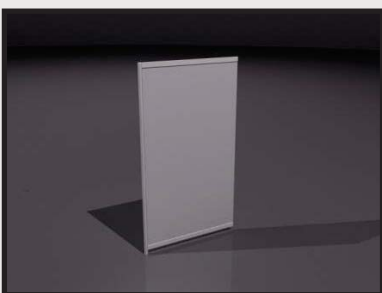

10€

WALL ELEMENT

Article no.: **Z 02**

Wall element, white aluminum frame, white or gray fillings
base dimensions:
width 100cm
height 250cm

15€

WALL ELEMENT

Article no.: **Z 03**

Wall element, white aluminum frame, white or gray fillings
base dimensions:
width 70,7cm
height 250cm

15€

WALL ELEMENT

Article no.: **Z 04**

Wall element, white aluminum frame, white or gray fillings
base dimensions:
width 141,4cm
height 250cm

20€

DISPLAY PLATFORM

Article no.: **P 03**

Display platform, white aluminum frame, white or gray fillings
base dimensions:
width 50cm
depth 50cm
height 86cm