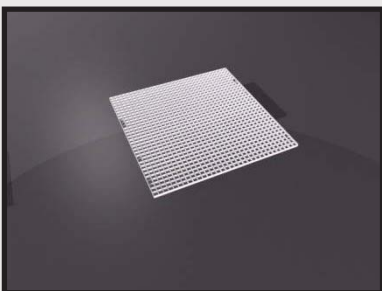

CEILING GRID

Article no.: **RA 01**

Plastic grid roof
base dimensions:
width 100cm
depth 100cm

20€