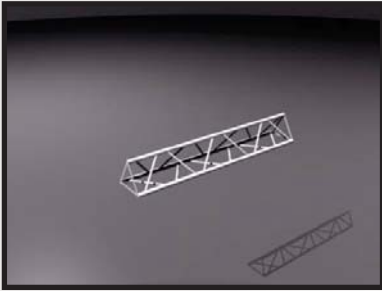

STAGE STAIRS

Article no.: **STP**

Stage stairs, wooden material
base dimensions:
width 100cm
depth 100cm
height 100cm

30€

GRID STRUCTURE

Article no.: **K 04**

Grid structure, black metal material
Base dimension:
length 200cm