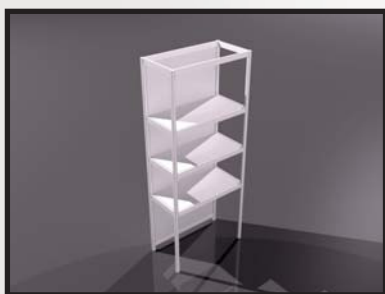

STORAGE RACK

Article no.: **RA 05**

Storage rack - 3,4 or 5 trays, white, aluminum frame

dimensions:

width of the shelf: 95cm

depth of the shelf: 45cm

35€