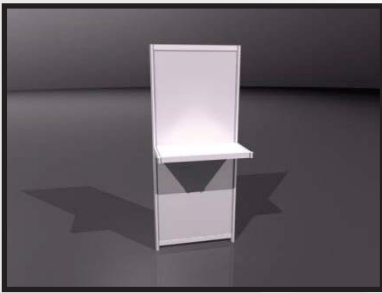

20€

PLEXIGLAS SHELF

Article no.: **RA 03**

Inclined white plexiglas shelf, white aluminum frame
base dimensions:
width 100cm
depth 25cm

20€

SHELF

Article no.: **RA 04**

Shelve, white aluminum frame, white panel
base dimensions:
width 100cm
depth 25cm

15€

DOOR

Article no.: **RA 08**

White aluminum frame, white or gray fillings
base dimensions:
width 100cm
height 250cm

50€

MAXIMA GLASS WALL

Article no.: **MA 02**

Display wall, gray metallic frame, front glass or MDF plates
segment base dimensions:
length 100cm
height 100cm
continuable