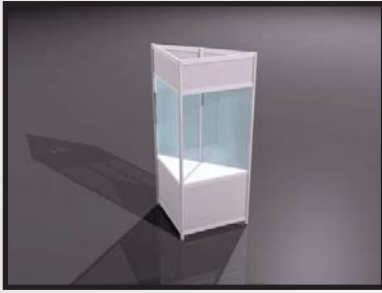

45€

HIGH SHOWCASE

Article no.: **V 09**

High showcase with glass trays and lighting; white aluminum frame, white or gray fillings, height of glass case: 121 cm
base dimensions:
width 100cm
depth 100cm
height 250cm

50€

TRIANGULAR SHOWCASE

Article no.: **V 10**

Triangular showcase with lighting; white aluminum frame, white or gray fillings, height of glass case: 121 cm
base dimensions:
width 50cm
depth 50cm
height 250cm

40€

TRIANGULAR SHOWCASE

Article no.: **V 11**

Triangular showcase with lighting; white aluminum frame, white or gray fillings, height of glass case: 121 cm
base dimensions:
width 100cm
depth 100cm
height 250cm

45€

**MAXIMA LIGHT
SHOWCASE**

Article no.: **V 12**

Maxima Light system showcase; metallic gray aluminum frame, compatible with MAXIMA Light stand construction
height of glass case: 110 cm
base dimensions:
width 45cm
depth 45cm
height 125cm