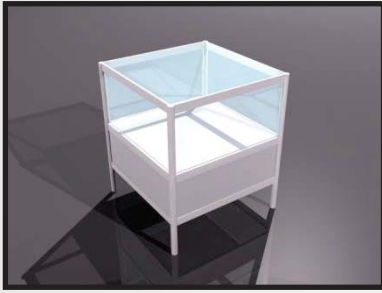

width 100cm

depth 100cm

height 86cm

35€

LOW SHOWCASE

Article no.: **V 04**

Low showcase with glass trays; white aluminum frame, white or gray fillings, height of glass case: 45 cm

base dimensions:

width 50cm

depth 50cm

height 120cm

30€

LOW SHOWCASE

Article no.: **V 05**

Low showcase with glass trays; white aluminum frame, white or gray fillings, height of glass case: 45 cm

base dimensions:

width 100cm

depth 50cm

height 120cm

35€

LOW SHOWCASE

Article no.: **V 06**

Low showcase with glass trays; white aluminum frame, white or gray fillings, height of glass case: 45 cm
base dimensions:
width 100cm
depth 100cm
height 120cm