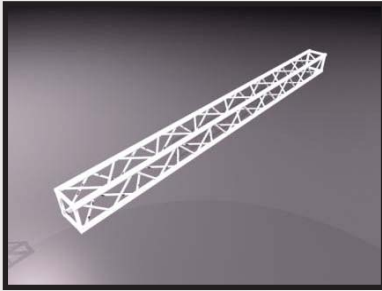

TRUSS SYSTEM

Article no.: **KAL4**

Truss system, silver aluminium material
Base dimension:
length 400cm

80€