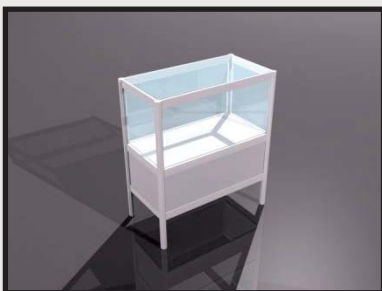

width 100cm

depth 50cm

height 86cm

30€

LOW SHOWCASE

Article no.: **V 03**

Low showcase with glass trays; white aluminum frame, white or gray fillings, height of glass case: 45 cm

base dimensions:

width 100cm

depth 100cm

height 86cm

35€

LOW SHOWCASE

Article no.: **V 04**

Low showcase with glass trays; white aluminum frame, white or gray fillings, height of glass case: 45 cm

base dimensions:

width 50cm

depth 50cm

height 120cm

30€

LOW SHOWCASE

Article no.: **V 05**

Low showcase with glass trays; white aluminum frame, white or gray fillings, height of glass case: 45 cm

base dimensions:

width 100cm

depth 50cm

height 120cm

35€

LOW SHOWCASE

Article no.: **V 06**

Low showcase with glass trays; white aluminum frame, white or gray fillings, height of glass case: 45 cm
base dimensions:
width 100cm
depth 100cm
height 120cm