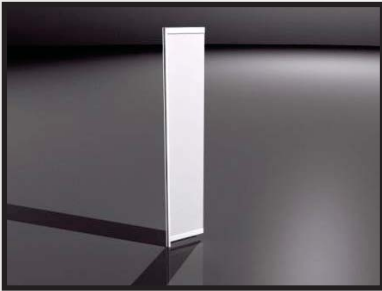

WALL ELEMENT

Article no.: **Z 01**

Wall element, white aluminum frame, white or gray fillings
base dimensions:
width 50cm
height 250cm

10€