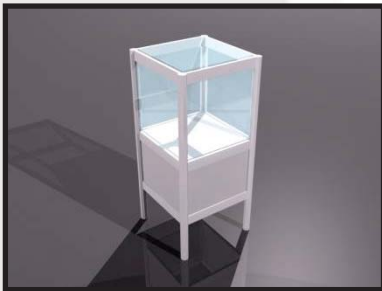

width 50cm

depth 50cm

height 86cm

25€

LOW SHOWCASE

Article no.: **V 02**

Low showcase with glass trays; white aluminum frame, white or gray fillings, height of glass case: 45 cm

base dimensions:

width 100cm

depth 50cm

height 86cm

30€

LOW SHOWCASE

Article no.: **V 03**

Low showcase with glass trays; white aluminum frame, white or gray fillings, height of glass case: 45 cm

base dimensions:

width 100cm

depth 100cm

height 86cm

35€

LOW SHOWCASE

Article no.: **V 04**

Low showcase with glass trays; white aluminum frame, white or gray fillings, height of glass case: 45 cm

base dimensions: