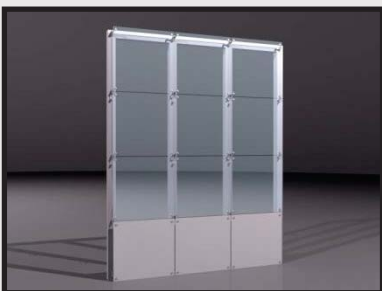

20€

PLEXIGLAS SHELF

Article no.: **RA 03**

Inclined white plexiglas shelf, white aluminum frame
base dimensions:
width 100cm
depth 25cm

20€

SHELF

Article no.: **RA 04**

Shelve, white aluminum frame, white panel
base dimensions:
width 100cm
depth 25cm

15€

DOOR

Article no.: **RA 08**

White aluminum frame, white or gray fillings
base dimensions:
width 100cm
height 250cm

50€

MAXIMA GLASS WALL

Article no.: **MA 02**

Display wall, gray metallic frame, front glass or MDF plates
segment base dimensions:
length 100cm
height 100cm
continuable