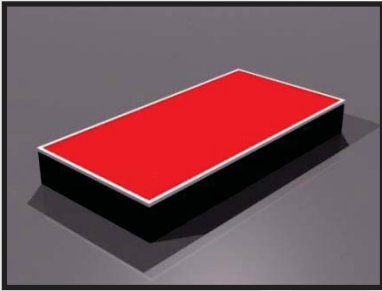

12€

DISPLAY PLATFORM

Article no.: **P 07**

Display platform, white aluminum frame, white or gray fillings
base dimensions:
width 100cm
depth 50cm
height 86cm

12€

STAGE ELEMENT

Article no.: **B 25**

Stage element, silver aluminum frame, red, blue, black, gray
fabric or carpet
base dimensions:
width 200cm
depth 100cm
height 25cm
continuable