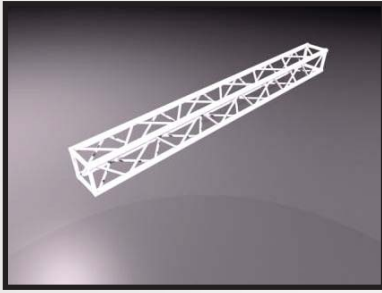

60€

TRUSS SYSTEM

Article no.: **KAL2**

Truss system, silver aluminium material
Base dimension:
length 200cm

45€

TRUSS SYSTEM

Article no.: **KAL3**

Truss system, silver aluminium material
Base dimension:
length 300cm