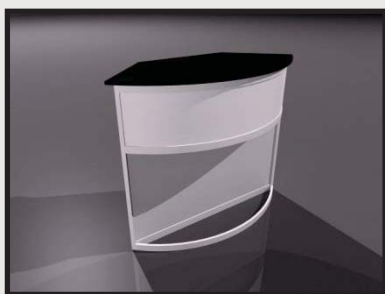

COUNTER / INFO DESK

Article no.: **P 26**

Round counter with gray or white fillings; illuminated front plexiglas plate (white); white frame; white, gray, black or red top board

base dimensions:

width 100cm

depth 100cm

height 120cm

50€