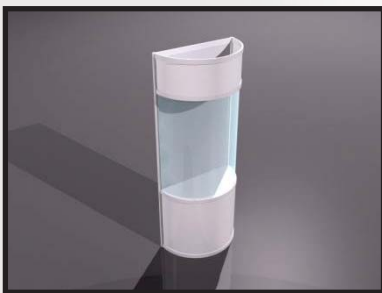

45€

**MAXIMA LIGHT
SHOWCASE**

Article no.: **V 12**

Maxima Light system showcase; metallic gray aluminum frame, compatible with MAXIMA Light stand construction
height of glass case: 110 cm
base dimensions:
width 45cm
depth 45cm
height 125cm

70€

**SEMICIRCULAR
SHOWCASE**

Article no.: **V 13**

Semicircular showcase with lighting and glass trays; white aluminum frame, white or gray fillings, front plexiglas illuminated boards;
height of glass case: 121 cm
base dimensions:
width 100cm
depth 50cm
height 250cm